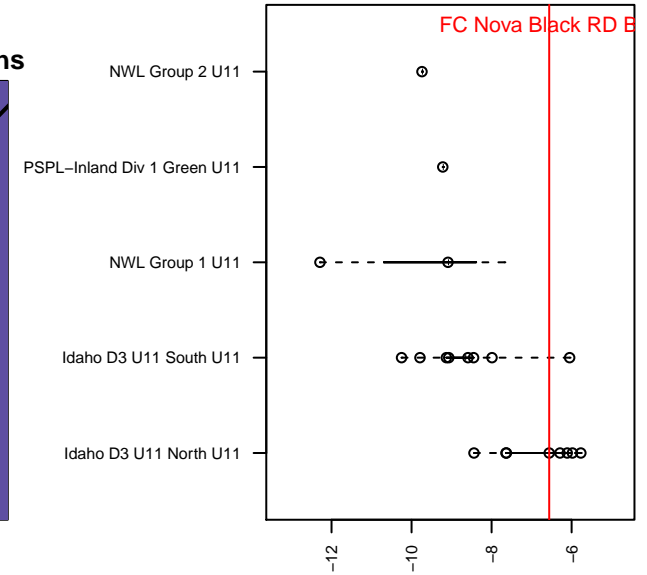

**attack and defense rating
relative to others at age
and all opponents in last 13 months**