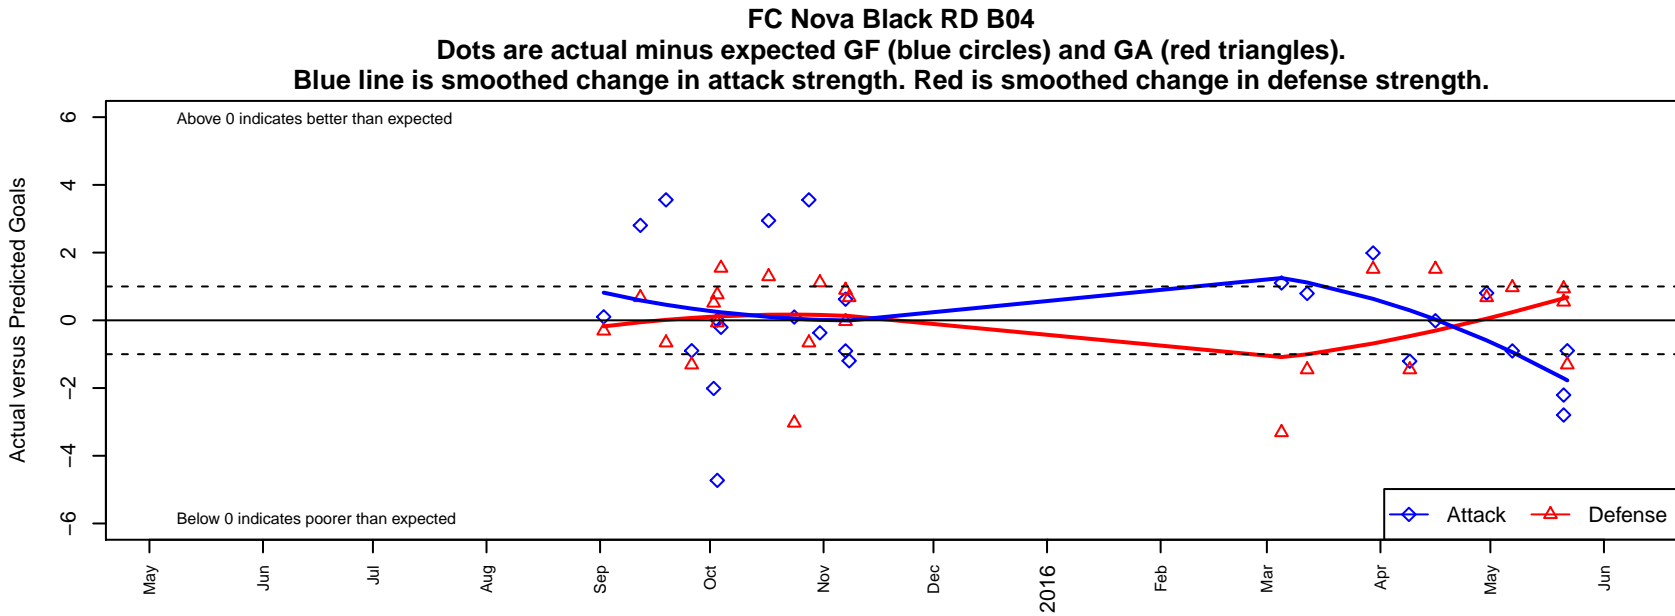

**attack and defense variance (black dot)
relative to other teams
and top 10 in region**

**attack and defense rating
relative to others at age
and all opponents in last 13 months**

FC Nova Black RD B04

FC Nova
Boise, ID
B04 total strength=593
attack=0.72 defense=0.33
fall league = Idaho D3 U11 North U11
spr league = Spr Idaho D3 U11 North U11

alt names used:
FC NOVABLACK 04 – RD
FC NOVA BLACK 04 – RD (ID)
FC NOVA BLACK 04 – RD
FC NOVA BLACK 04 – RD
FC NOVA BLACK 04 – RD (ID)

Venues played:
2015 Idaho D3 U11 North U11
2015 GEM State Challenge U11B Silver East U
2015 FC Nova Fall Showcase U11B King
2015 Spr Idaho D3 U11 North U11
2015 ID Directors Cup U11B Gold U11